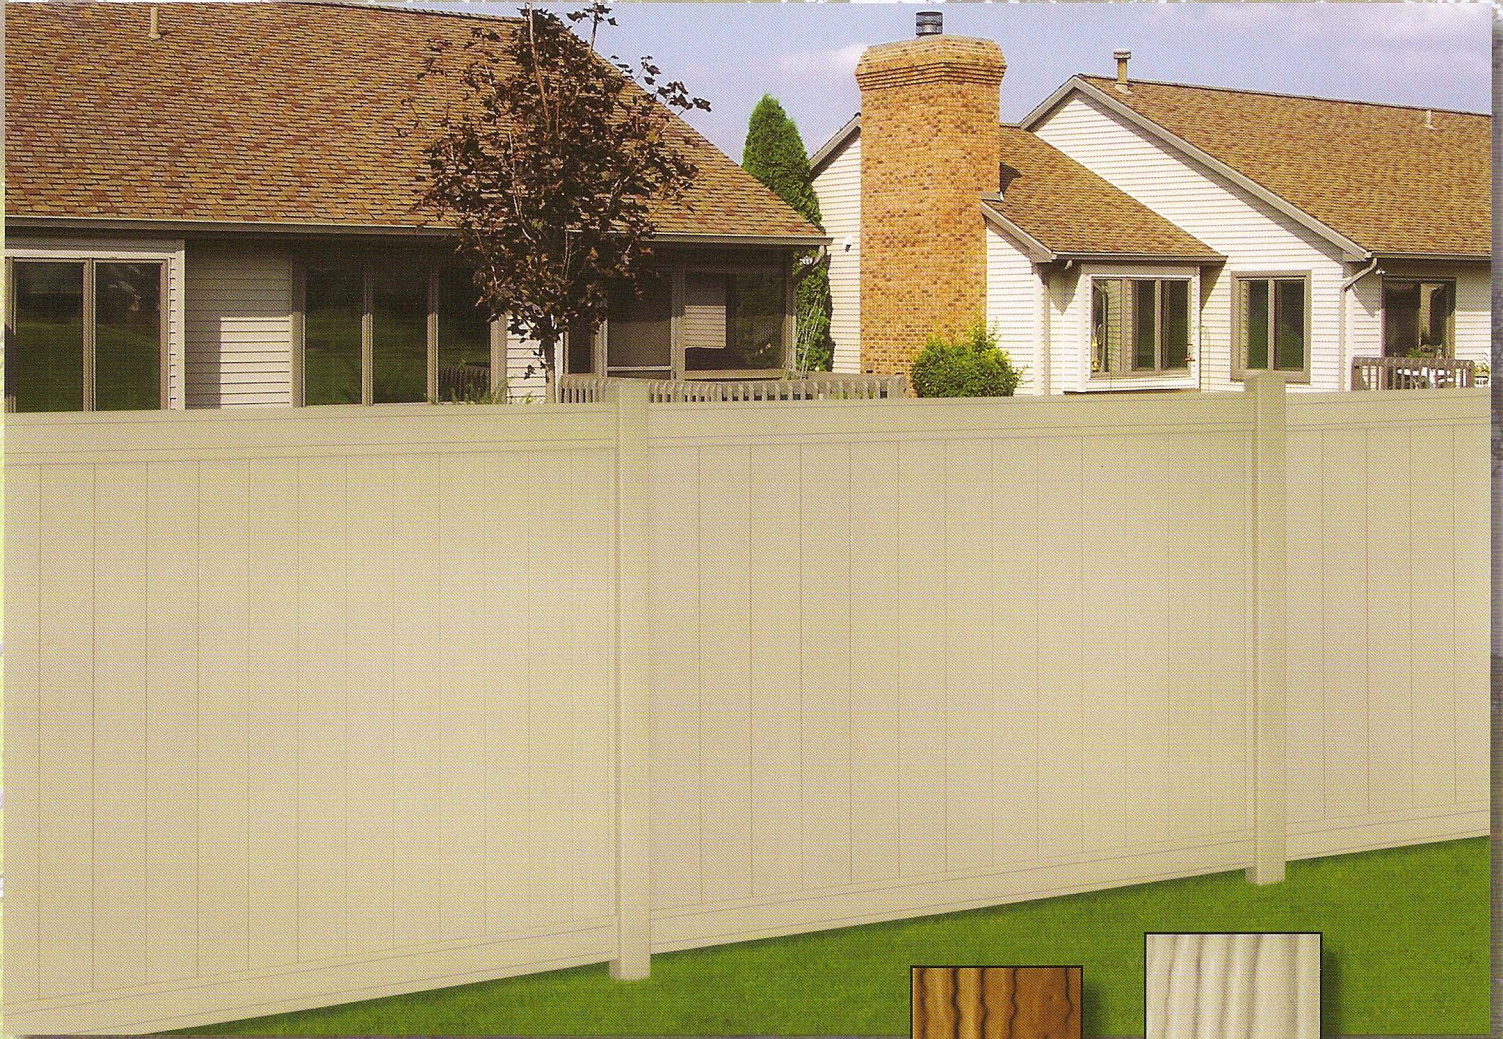

# In-Grained Privacy Fence

**THIS IS NOT YOUR AVERAGE PRIVACY FENCE**

**Capture the Beauty of Wood  
in Darker Colors with Acrylics**

**Caramel**

**Clay**

Colors shown are a representation of the true color.  
Please consult actual samples for colors.

# In-Grained Privacy Fence

*Assembled Matching Gates - Caramel Shown*

## Features

- 60" and 72" Heights.
- Heavy-Walled Profiles Provide Greater Strength.
- Flat Caps Standard.
- 7" Tongue & Groove Verticals.
- 8' Sections.
- Aluminum Reinforced Bottom Rail.
- All Aluminum Reinforced Gate.
- Available in Clay or Caramel.