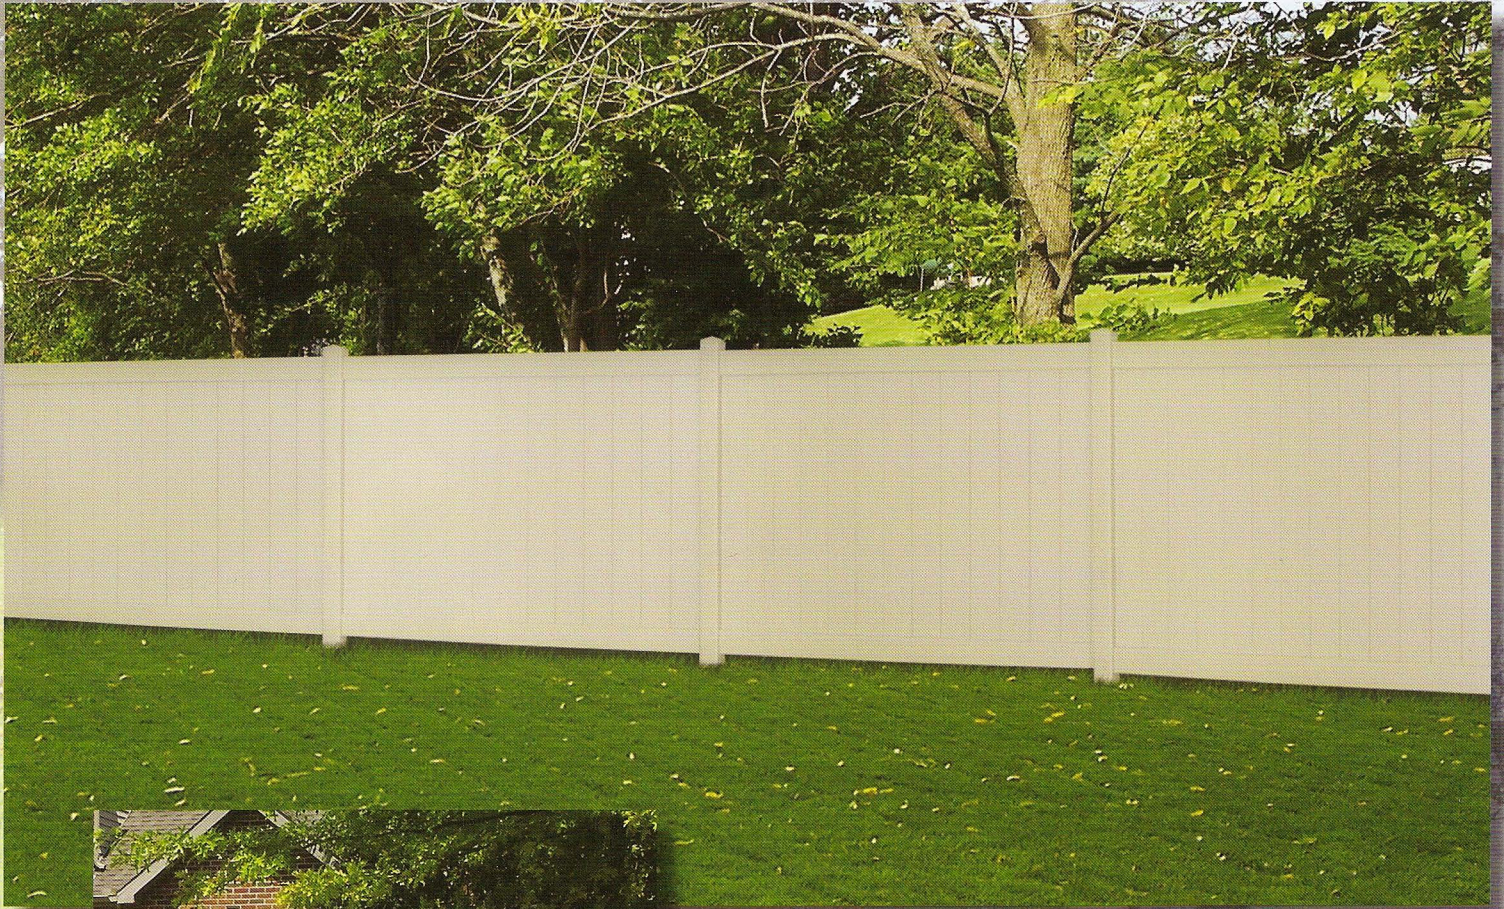

# In-Grained Privacy Fence

**THIS IS NOT YOUR AVERAGE PRIVACY FENCE**

**Capture the Beauty of Wood  
in Darker Colors with Acrylics**

**Caramel**

**Clay**

Colors shown are a representation of the true color.  
Please consult actual samples for colors.

# In-Grained Privacy Fence

*Assembled Matching Gates - Caramel Shown*

## Features

- 60" and 72" Heights.
- Heavy-Walled Profiles Provide Greater Strength.
- Flat Caps Standard.
- 7" Tongue & Groove Verticals.
- 8' Sections.
- Aluminum Reinforced Bottom Rail.
- All Aluminum Reinforced Gate.
- Available in Clay or Caramel.